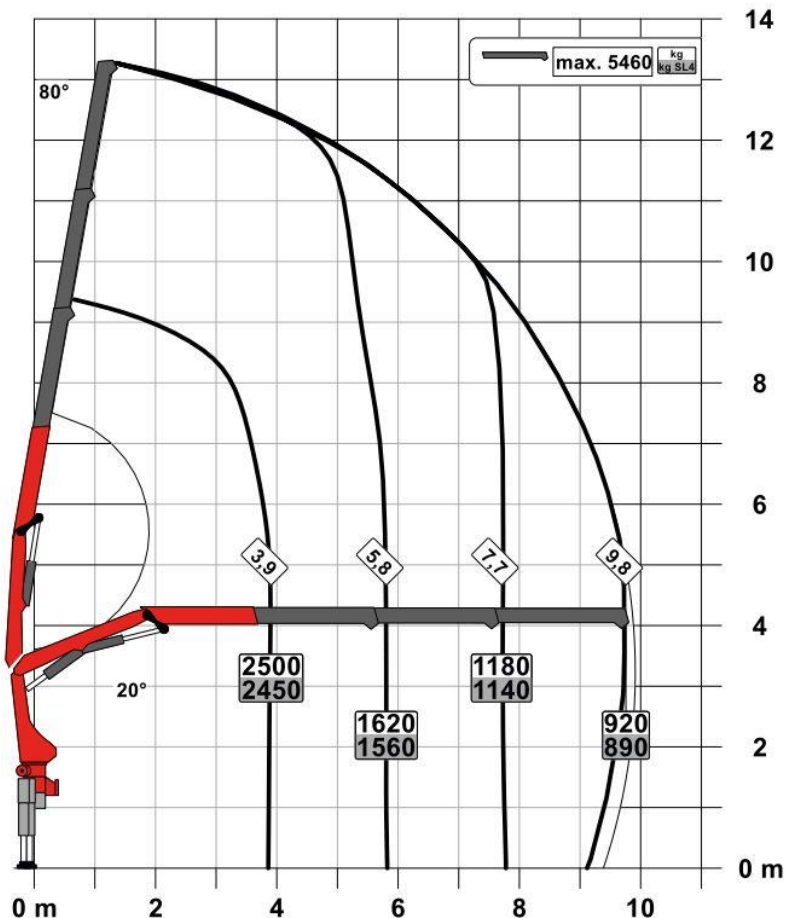

4x4 Hiabs

Ideal for those difficult roads or where there are no roads, this 4x4 will help get you to sites where large trucks will get stuck. With this truck being front mounted you can extend of the rear of the truck for any larger loads.

Payload	5000kg	Overall length	9m
Deck size	2.5m X 5.9m	Overall Width	3m
Crane max @ 4m	2500kg	Overall Height	3.4m
Crane max @ 9.6m	890kg	Tare weight	7,900kg

Lifting Chart

All information given are for reference only