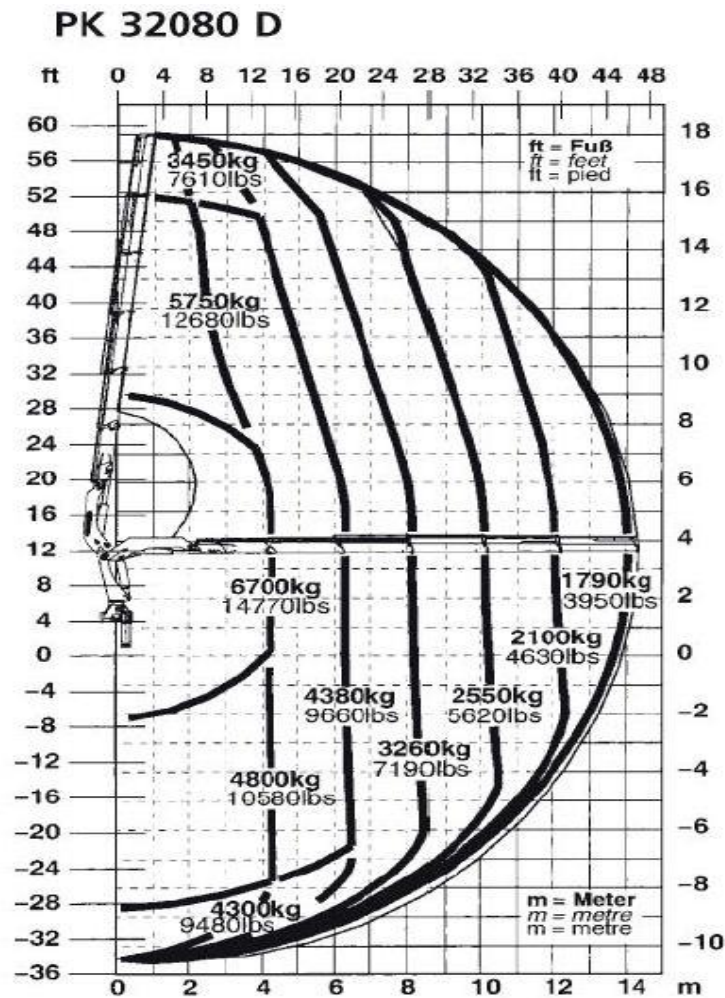

Payload	9600kg	Overall length	9.8m
Deck size	2.5m X 6.6m	Overall Width	3.1m
Crane max @ 4m	6700g	Overall Height	3.6m
Crane max @ 14m	1700kg	Tare weight	16400kg

## Lifting Chart

All information given are for reference only