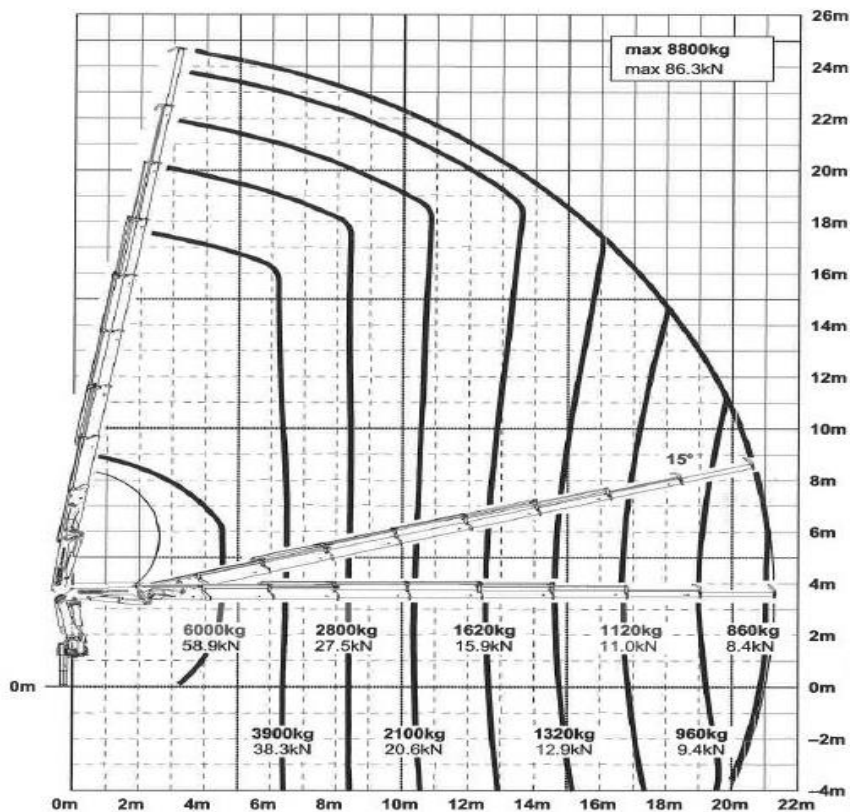

8-Wheeler Hiabs

Rear Mounted

Well-equipped units to perform a range of tasks, they have great maneuverability and are fitted with a strong performing crane for heavy lifts in close or reaching out to 23m these units can also tow a trailer to help carry more freight

Payload	7000kg	Overall length	10.5m
Deck size	2.5m X 6.4m	Overall Width	3.1m
Crane max @ 4m	6000kg	Overall Height	3.7m
Crane max @ 23m	500kg	Tare weight	19000kg

Lifting Chart

Crane models vary between 8-Wheeler trucks
PK 33000 model chart is displayed – with Manual extensions reaches 23 metres