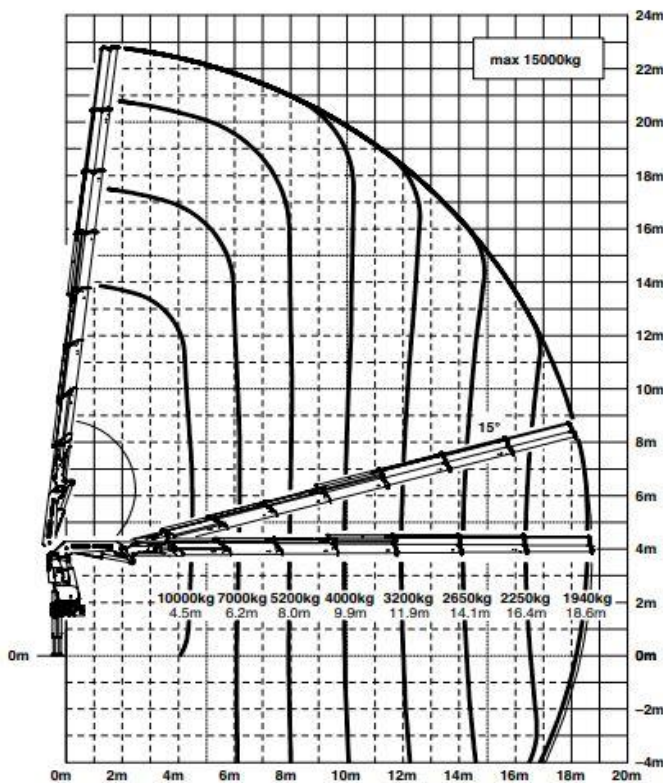

Payload	5800kg	Overall length	12m
Deck size	2.5m X 5.3m	Overall Width	3.1m
Crane max @ 4m	10,000kg	Overall Height	4.2m
Crane max @ 32m	370kg	Tare weight	23000kg

Lifting Chart

Without Flyjib

With Flyjib

F PJ080C JV2 DPS PLUS