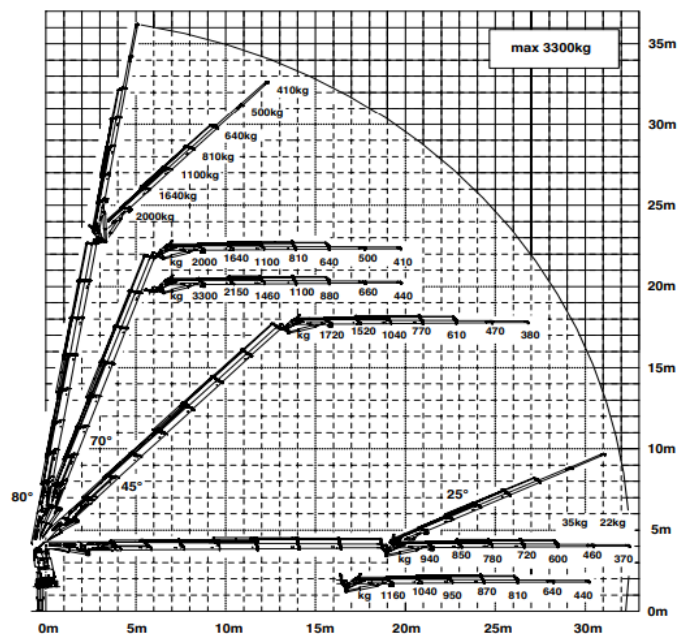

Payload	5800kg	Overall length	12m
Deck size	2.5m X 5.3m	Overall Width	3.1m
Crane max @ 4m	10,000kg	Overall Height	4.2m
Crane max @ 32m	370kg	Tare weight	23000kg

Lifting Chart

Without Flyjib

With Flyjib

F PJ080C JV2 DPS PLUS